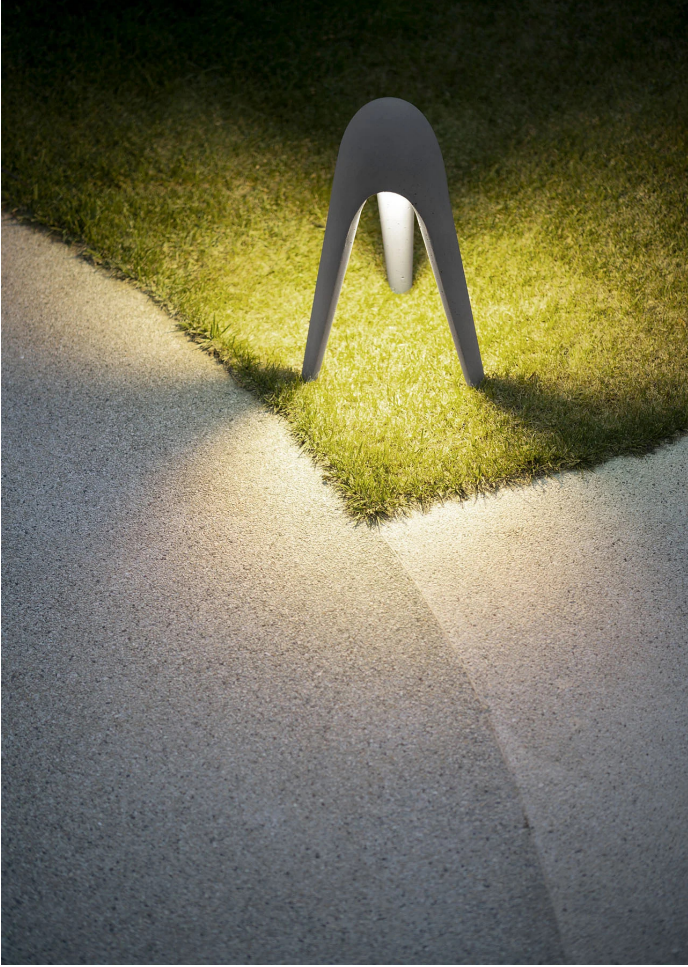

# Cyborg Outdoor

Karim Rashid

colors

Typology Floor  
Utilisation External

230V 10 W 1000 lm LED COB

indirect light

Outdoor lamp to be placed on the ground with electric cable and plug or it can be fixed to the ground using pickets. Structure in high-resistance concrete with water-proofer. LED light source.

Gallery

Accessories

40111  
Outdoor Cyborg pegs

---